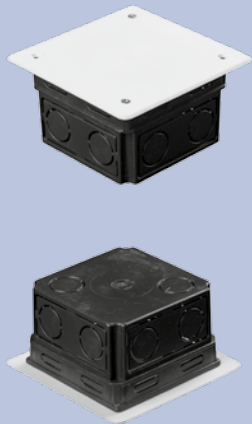

Robust junction boxes
with cover in different sizes for
flush-mounting installation.

JUNCTION-BOX, FLUSH-MOUNTED WITH COVER 80X80MM

Robust junction box with cover for flush-mounting installation.

Item-Nr.	Order-Nr.
AK1	120

Length	Width	Height	Color
80 mm	80 mm	50 mm	black / white
Packing Unit	Material	IP Standard	Approval
20	Polystyrene (PS)	IP2X	CE ÖVE
Cable Insertion	Non-Flammability		
10 x / max. 20mm	≤ 650°C		

JUNCTION-BOX, FLUSH-MOUNTED WITH COVER 100X100MM

Robust junction box with cover for flush-mounting installation.

Item-Nr.	Order-Nr.
AK2	121

Length	Width	Height	Color
100 mm	100 mm	50 mm	black / white
Packing Unit	Material	IP Standard	Approval
20	Polystyrene (PS)	IP2X	CE ÖVE
Cable Insertion	Non-Flammability		
14 x / max. 25mm	≤ 650°C		

JUNCTION-BOX, FLUSH-MOUNTED WITH COVER 150X150MM

Robust junction box with cover for flush-mounting installation.

Item-Nr.	Order-Nr.
AK3	122

Length	Width	Height	Color
150 mm	150 mm	60 mm	black / white
Packing Unit	Material	IP Standard	Approval
20	Polystyrene (PS)	IP2X	CE ÖVE
Cable Insertion	Non-Flammability		
14 x / max. 30mm	≤ 650°C