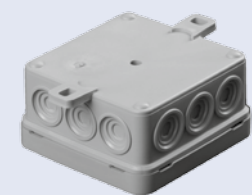

JUNCTION-BOX, SURFACE-MOUNTED, 4-POLE TERMINAL BLOCK 75X45MM

Easy to assemble junction-box with self-sealing entries for surface mounting. The grounding clips enable a subsequent correction.

Item-Nr.	Order-Nr.
A1/K	301

Length	Width	Height	Color
75 mm	45 mm	40 mm	grey
Packing Unit	Material	IP Standard	Approval
40	(PE, PP)*	IP54	CE ÖVE
Cable Insertion	Non-Flammability		
8 x / max. 15mm	≤ 650°C		

JUNCTION-BOX, SURFACE-MOUNTED 75X45MM

Easy to assemble junction-box with self-sealing entries for surface mounting. The grounding clips enable a subsequent correction.

Item-Nr.	Order-Nr.
A1	300

Length	Width	Height	Color
75 mm	45 mm	40 mm	grey
Packing Unit	Material	IP Standard	Approval
40	(PE, PP)*	IP54	CE ÖVE
Cable Insertion	Non-Flammability		
8 x / max. 15mm	≤ 650°C		

JUNCTION-BOX, SURFACE-MOUNTED 75X75MM

Easy to assemble junction-box with self-sealing entries for surface mounting. The grounding clips enable a subsequent correction.

Item-Nr.	Order-Nr.
A2	310

Length	Width	Height	Color
75 mm	75 mm	40 mm	grey
Packing Unit	Material	IP Standard	Approval
40	(PE, PP)*	IP54	CE ÖVE
Cable Insertion	Non-Flammability		
12 x / max. 15mm	≤ 650°C