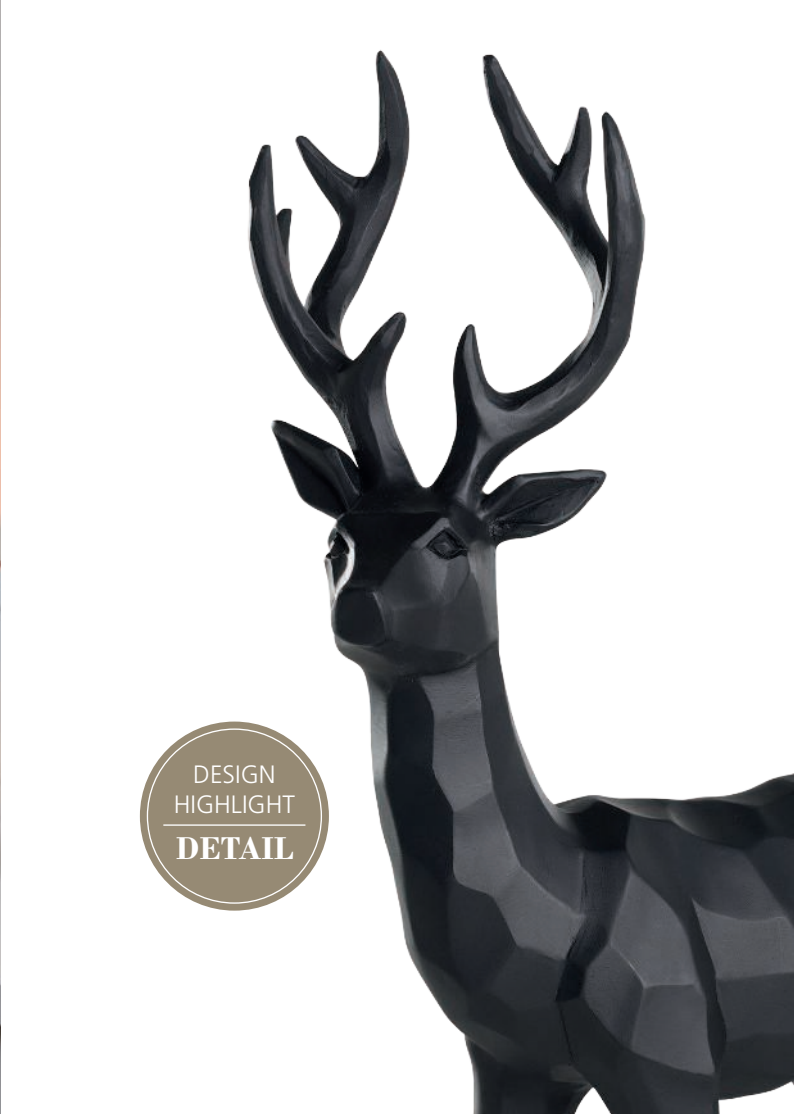

9008606292875

**427806 - RANSIKI**  
Christmas - decorative object  
L 250, B 115, H 305; selling unit: 4 pieces  
material: polyresin; colour: black

9008606292882

DESIGN  
HIGHLIGHT  
DETAIL

**427803 - RANSIKI**  
Christmas - decorative object  
L 300, B 120, H 440; selling unit: 3 pieces  
material: polyresin; colour: black