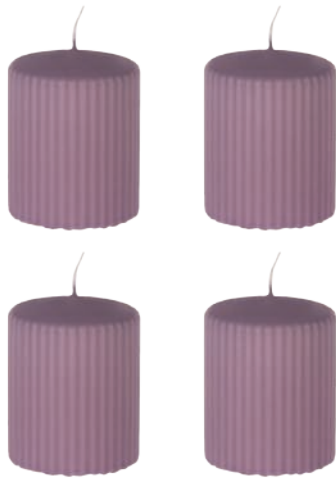

**422541 · GLENBARR
Christmas · candle**

Ø 70, H 90

material: paraffin wax; colour: lavender; set of 4,
burning time 44h

9008606290734