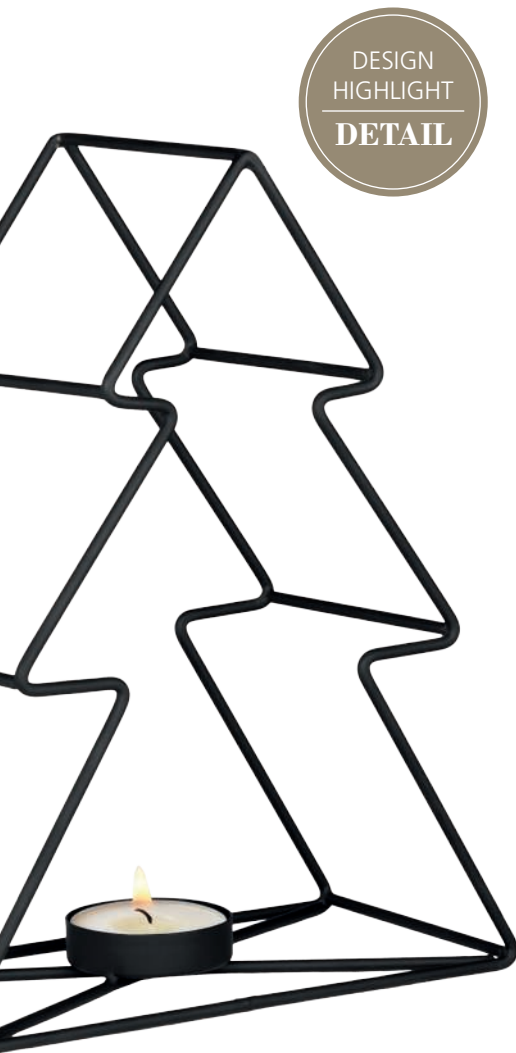

DESIGN
HIGHLIGHT
DETAIL

L 165, B 65, H 155; selling unit: 4 pieces
material: metal; colour: black

9008606287406