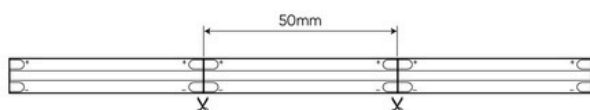

24V DC+ +24V DC 24V DC+ +24V DC 24V DC+ +24V DC

- -

LED line

- -

LED line

- -

LED line

LED line PRIME CERAMIC