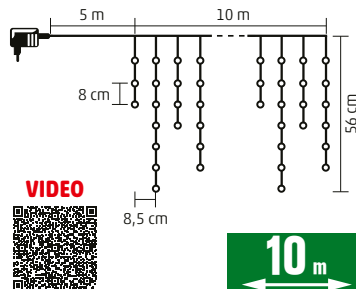

KAF 600L 10M

- 600 db melegfehér állófényű LED, de minden második füzérben egy hidegfehér LED villog