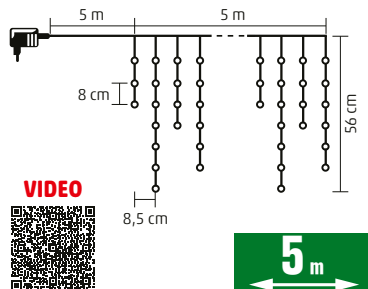

KAF 300L 5M, KAF 600L 10M

LED-ES SZIPORKÁZÓ JÉGCSAP FÉNYFÜGGÖNY

- kül- és beltéri kivitel
- fehér vezeték
- tápellátás: kültéri IP44-es hálózati adapter

KAF 300L 5M

- 300 db melegfehér állófényű LED, de minden második füzérben egy hidegfehér LED villog