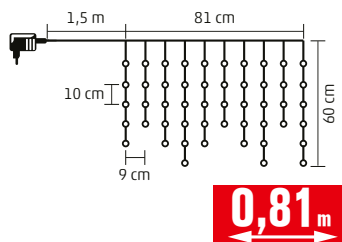

KAF 50C LED SERIES

LED-ES JÉGCSAP FÉNYFÜGGÖNY

- beltéri kivitel
- 50 db állófényű LED
- fehér vezeték
- 5/4/5/6/5/4/5/6/4/6 füzérek
- tápellátás: beltéri hálózati adapter

KAF 50C LED/WH - hidegfehér
KAF 50C LED/WW - melegfehér